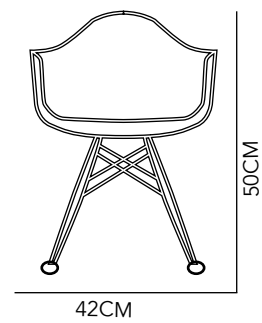

# H O O D

CHAIR CB KIDS

WOOD & POLYPROPYLENE

41X42X57 CM

BLUE, WHITE, PINK, RED & GREEN

# H O O D →

SWIVEL KIDS

CHROME STEEL, POLYPROPYLENE & WOOD

42X46X50 CM

BLUE, WHITE, PINK, RED & GREEN

# H O O D

CHAIR SB KIDS

WOOD & POLYPROPYLENE

31X33X57 CM

BLUE, WHITE, ORANGE, RED, PINK, GREEN, YELLOW & BLACK