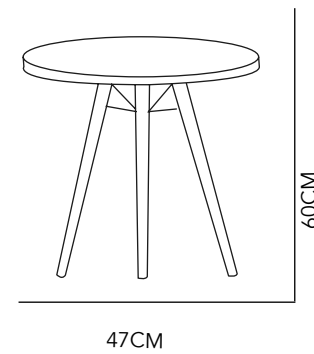

# H O O D →

SWIVEL KIDS

CHROME STEEL, POLYPROPYLENE & WOOD

42X46X50 CM

BLUE, WHITE, PINK, RED & GREEN

# H O O D

CHAIR SB KIDS

WOOD & POLYPROPYLENE

31X33X57 CM

BLUE, WHITE, ORANGE, RED, PINK, GREEN, YELLOW & BLACK

# H O O D

TABLE KIDS

WOOD & MDF

60X47 CM

WHITE

## S N O W

CHAIR SB KIDS

CHROMED STEEL &  
POLYPROPYLENE

31X33X57 CM

BLUE, WHITE, PINK,  
RED, ORANGE,  
YELLOW & GREEN

TABLE SB KIDS

STEEL & MDF

60X60X49 CM