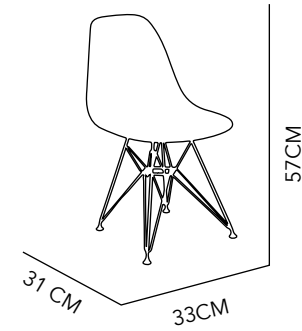

# H O O D

CHAIR SB KIDS

WOOD & POLYPROPYLENE

31X33X57 CM

BLUE, WHITE, ORANGE, RED, PINK, GREEN, YELLOW & BLACK

# H O O D

TABLE KIDS

WOOD & MDF

60X47 CM

WHITE

## S N O W

CHAIR SB KIDS

CHROMED STEEL &  
POLYPROPYLENE

31X33X57 CM

BLUE, WHITE, PINK,  
RED, ORANGE,  
YELLOW & GREEN

TABLE SB KIDS

STEEL & MDF

60X60X49 CM