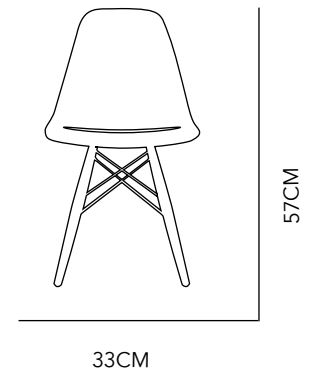

# H O O D

CHAIR CB KIDS

WOOD & POLYPROPYLENE

41X42X57 CM

BLUE, WHITE, PINK, RED & GREEN

# H O O D →

SWIVEL KIDS

CHROME STEEL, POLYPROPYLENE & WOOD

42X46X50 CM

BLUE, WHITE, PINK, RED & GREEN

# H O O D

CHAIR SB KIDS

WOOD & POLYPROPYLENE

31X33X57 CM

BLUE, WHITE, ORANGE, RED, PINK, GREEN, YELLOW & BLACK