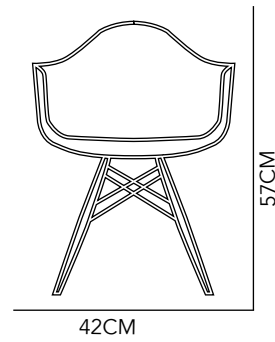

# H O O D

CHAIR CB KIDS

WOOD & POLYPROPYLENE

41X42X57 CM

BLUE, WHITE, PINK, RED & GREEN

# H O O D →

SWIVEL KIDS

CHROME STEEL, POLYPROPYLENE & WOOD

42X46X50 CM

BLUE, WHITE, PINK, RED & GREEN

# H O O D

CHAIR SB KIDS

WOOD & POLYPROPYLENE

31X33X57 CM

BLUE, WHITE, ORANGE, RED, PINK, GREEN, YELLOW & BLACK