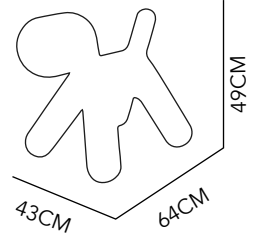

# H O O D →

SWIVEL KIDS

CHROME STEEL, POLYPROPYLENE & WOOD

42X46X50 CM

BLUE, WHITE, PINK, RED & GREEN

# PLAY

TABLE

STEEL & MDF  
54X74X52 CM  
WHITE

# BEWARE

CHAIR

PAINTED STEEL  
& LEATHERED  
53X28X51 CM  
PINK & BLUE

# PUPPY

CHAIR

POPLYPROPYLENE  
43X64X49 CM  
BLUE, RED, GREEN,  
ORANGE, PINK &  
YELLOW