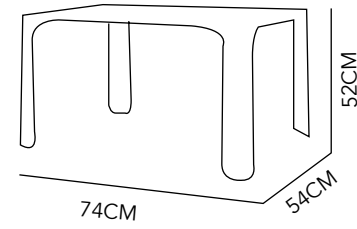

# SNAKE

CHAIR

POLYPROPYLENE  
33X35X57 CM  
GREEN & WHITE

# PLAY

TABLE

STEEL & MDF  
54X74X52 CM  
WHITE