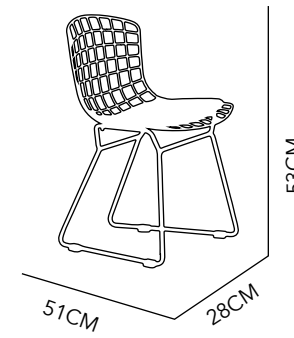

# SNAKE

CHAIR

POLYPROPYLENE  
33X35X57 CM  
GREEN & WHITE

# PLAY

TABLE

STEEL & MDF  
54X74X52 CM  
WHITE

# BEWARE

CHAIR

PAINTED STEEL  
& LEATHERED  
53X28X51 CM  
PINK & BLUE