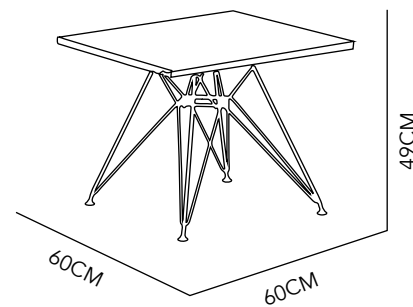

TABLE SB KIDS

STEEL & MDF

60X60X49 CM

WHITE