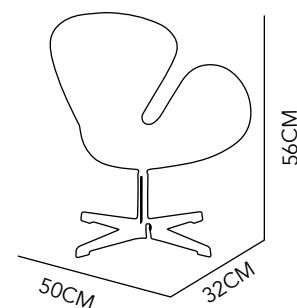

SWAN

CHAIR

STEEL & FABRIC

50X32X56 CM

FIUSHA & ORANGE