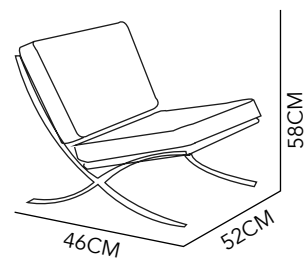

# BEWARE

CHAIR

PAINTED STEEL  
& LEATHERED  
53X28X51 CM  
PINK & BLUE

# PUPPY

CHAIR

POPLYPROPYLENE  
43X64X49 CM  
BLUE, RED, GREEN,  
ORANGE, PINK &  
YELLOW

# BILBAO

CHAIR

STEEL & LEATHERETTE

58X46X52 CM

RED & WHITE