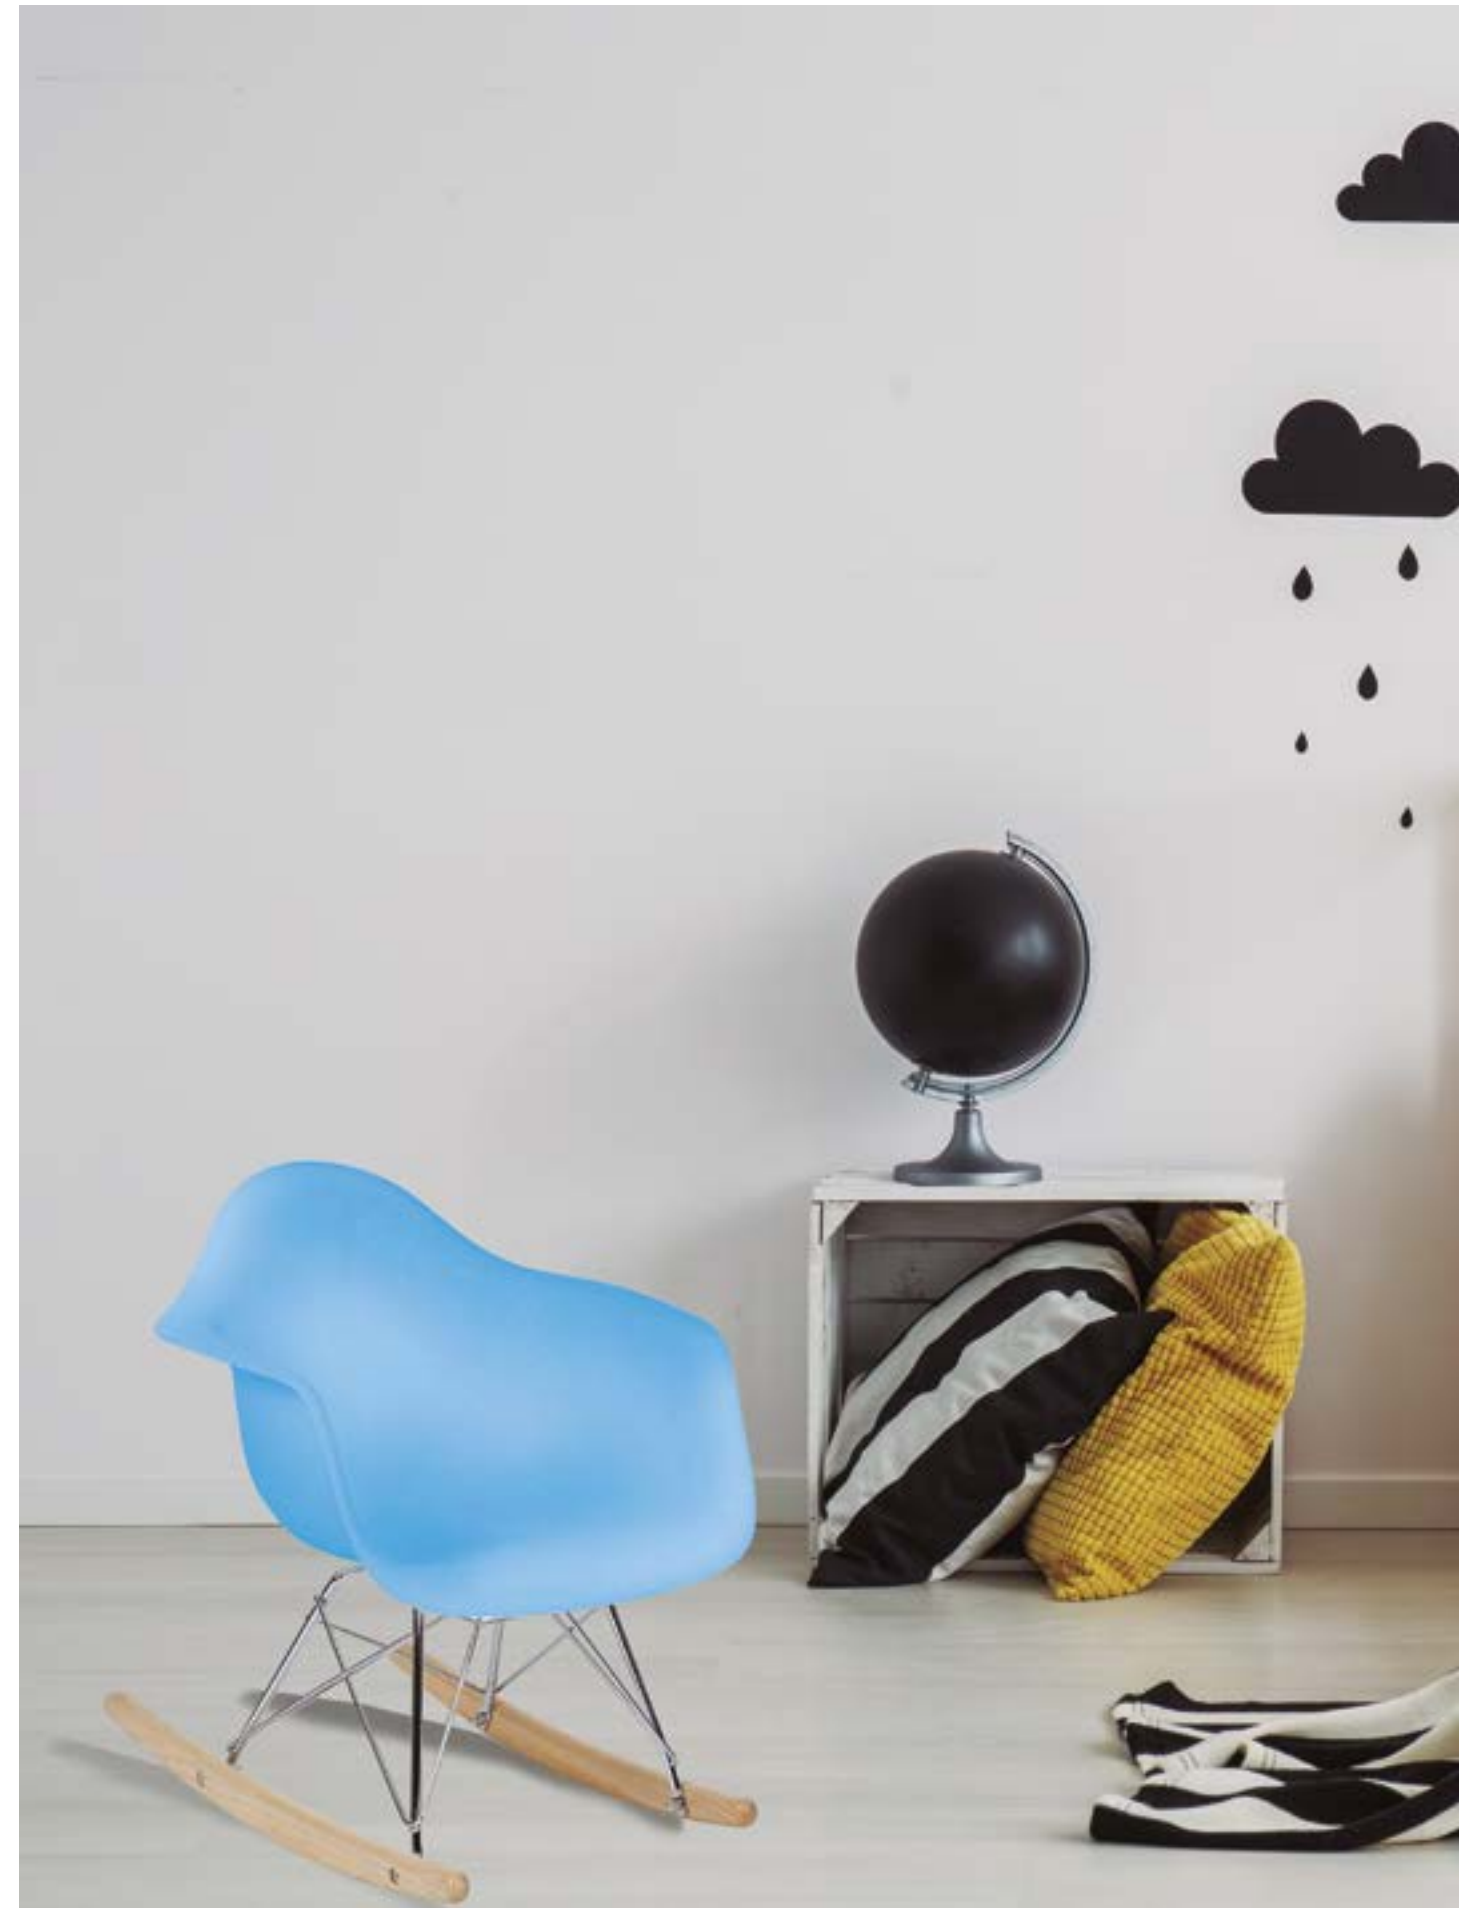

# H O O D

CHAIR CB KIDS

WOOD & POLYPROPYLENE

41X42X57 CM

BLUE, WHITE, PINK, RED & GREEN

# H O O D →

SWIVEL KIDS

CHROME STEEL, POLYPROPYLENE & WOOD

42X46X50 CM

BLUE, WHITE, PINK, RED & GREEN

# H O O D

CHAIR SB KIDS

WOOD & POLYPROPYLENE

31X33X57 CM

BLUE, WHITE, ORANGE, RED, PINK, GREEN, YELLOW & BLACK